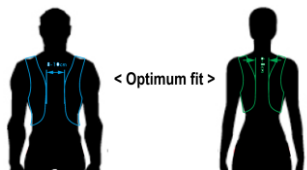

GEAR SIZING CHART

BELT SIZING CM

UNISEX SIZING (CM)	XS	S	M	L	XL
PULSE BELT	64 - 72	72 - 80	80 - 88	88 - 96	96 - 105
SENSE PRO BELT	64 - 72	72 - 80	80 - 88	88 - 96	96 - 105
ADV SKIN BELT	64 - 72	72 - 80	80 - 88	88 - 96	96 - 105

BACKPACK SIZING CM

UNISEX (CM)	S	M	L
TRACE	39 - 44	43 - 49	48 - 54
XA	43 - 49		48 - 54

VEST SIZING CM

UNISEX SIZING (CM)	XXS	XS	S	M	L	XL
SLAB PULSAR	78 - 85	85 - 91	91 - 97	97 - 103	103 - 109	109 - 118
SENSE PRO	-	85 - 91	91 - 97	97 - 103	103 - 109	109 - 118
ADVANCED SKIN	-	85 - 91	91 - 97	97 - 103	103 - 109	109 - 118
ACTIVE SKIN	-	81,5 - 89	89 - 95,5	95,5 - 102,5	102,5 - 108,5	108,5 - 115

WOMEN SIZING (CM)	XXS	XS	S	M	L
SENSE PRO	76 - 81	81 - 86	86 - 91	91 - 96	96 - 102
ADVANCED SKIN	76 - 81	81 - 86	86 - 91	91 - 96	96 - 102
ACTIVE SKIN	76 - 81	81 - 86	86 - 91	91 - 96	96 - 102

salomon
TIME TO PLAY