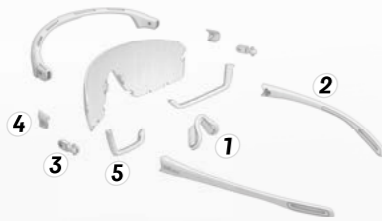

## sizes

sizes	S, L	inclination	S/L: 15°
frame width	S: 137 mm	base	6
	L: 143 mm	nosebridge	S/L: 20 mm
temple	S/L: 120 mm	∅ weight	33,5 g

## spare parts

- 1 nose pads int. KST 87 / ext. KST 51-4
- 2 temple B 0698
- 3 inclinators AC 570
- 4 logo part AC 561
- 5 lens guard S: AC589 / L: AC588