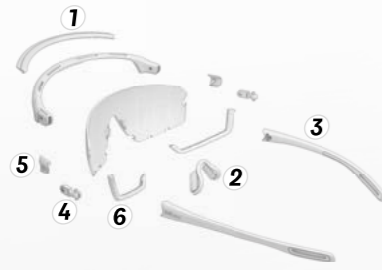

e032

traileye ng pro

sizes

sizes	S, L	inclination	S/L: 15°
frame width	S: 137 mm	base	6
	L: 143 mm	nosebridge	S/L: 20 mm
temple	S/L: 120 mm	∅ weight	35 g

spare parts

- 1 sweat bar S/L: BL 340
- 2 nose pads int. KST 87 / ext. KST 51-4
- 3 temple B 0698
- 4 inclinator AC 570
- 5 logo part AC 561
- 6 lensguard
  S: AC589 / L: AC588