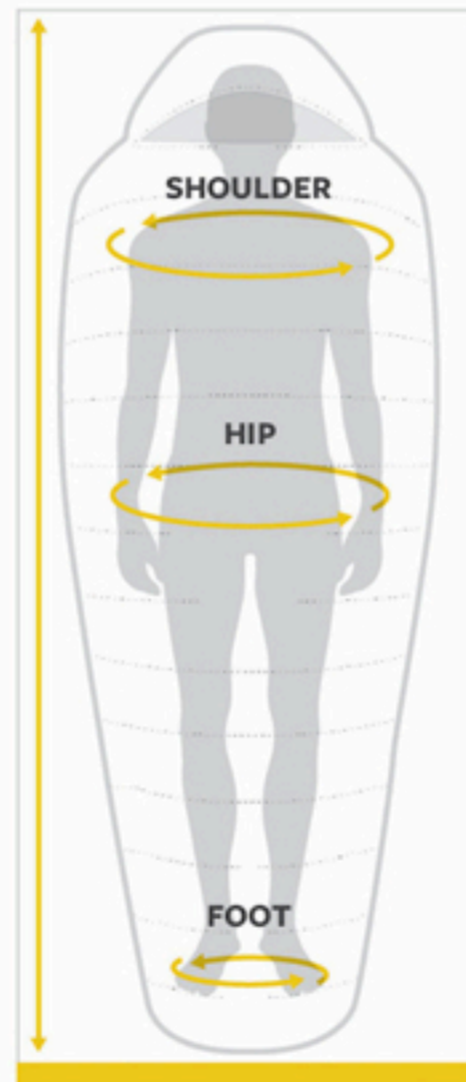

Size Chart

PERFORMANCE FIT

S SMALL	FITS 156 cm - 168 cm (5'1" - 5'6")	GIRTH (INTERIOR) Shoulder: 145 cm (57") Hip: 144 cm (56") Foot: 112 cm (44")
R REGULAR	FITS 170 cm - 183 cm (5'7" - 6')	GIRTH (INTERIOR) Shoulder: 157 cm (62") Hip: 145 cm (57") Foot: 117 cm (46")
L LONG	FITS 185 cm - 198 cm (6'1" - 6'6")	GIRTH (INTERIOR) Shoulder: 165 cm (65") Hip: 147 cm (58") Foot: 130 cm (41")

Ultralight Fit

Performance Fit

W.A.R.M. Fit

PERFORMANCE FIT

Our performance fit combines warmth with a thoughtful tapered shape.